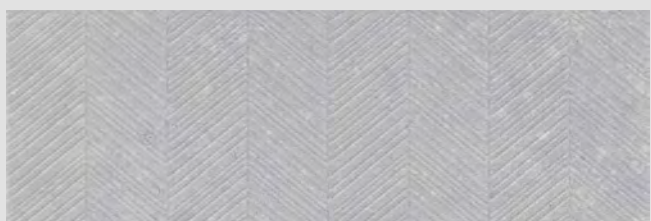

## sizes:

ceramic - only suitable for walls

**IRONBRIDGE INTERIORS**

roma

roma beige plain & decor

roma grey plain

roma beige plain

roma beige decor

## colours:

beige plain

beige decor

grey plain

grey decor