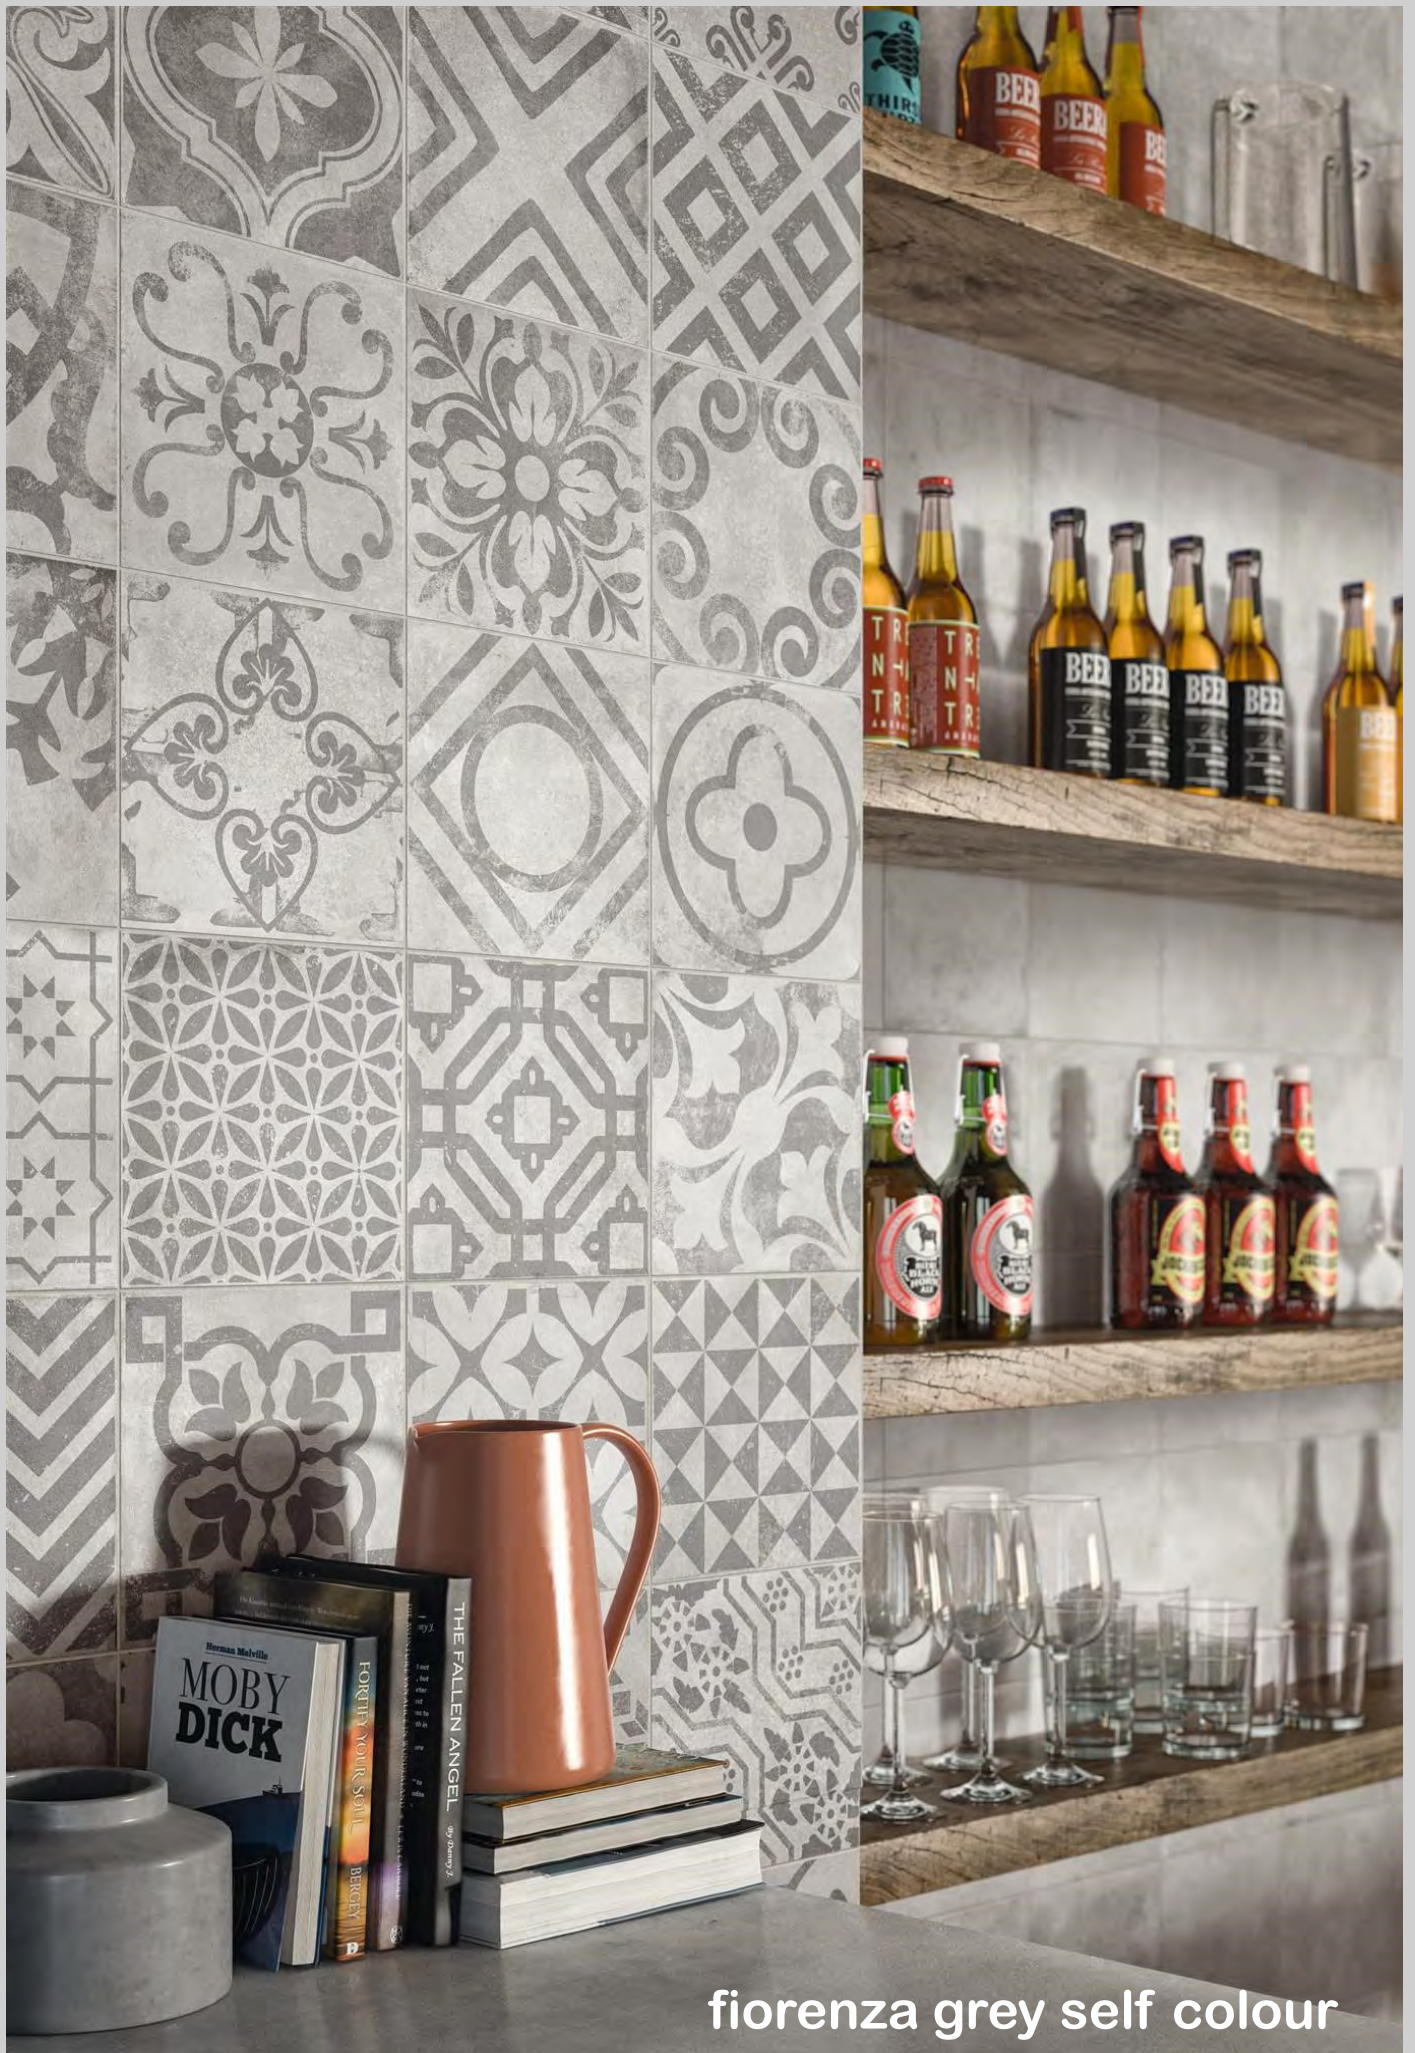

piombo

sizes:

porcelain - suitable for wall and floor

IRONBRIDGE INTERIORS

fiorenza

fiorenza grey multicolour

fiorenza beige multicolour

fiorenza grey self colour